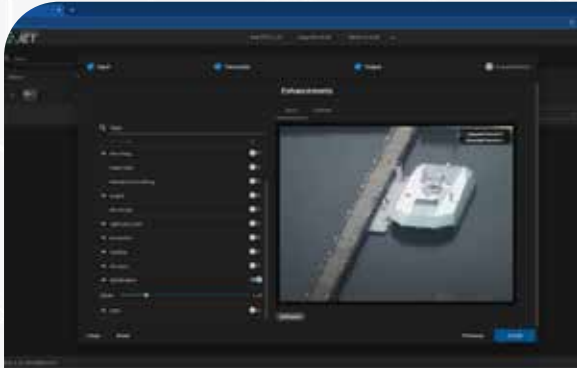

CUBIC DIGITAL INTELLIGENCE

DELIVERING DECISIVE MISSION EFFECTS AND COMMUNICATIONS ACROSS MULTI-DOMAIN ENVIRONMENTS, ANYWHERE IN THE WORLD.

SCAN ME

About

Cubic Digital Intelligence

Cubic Digital Intelligence (CDI) delivers the information advantage with a modular open data architecture approach that provides unmatched shared situational awareness for Operational Commanders across all domains at the tactical, operational, and strategic levels. Our highly agile capabilities deliver a real-time situational overview of the intelligence and operational environment to support decision making at every echelon.

Strike Suite Ecosystem

Fully Immersive FMV

Fully immersive FMV PED exploitation solution. ANUBIS merges full frame real-time video and geospatial data into one wholistic geospatial environment.

Simple and Secure FMV Management

Provides a secure video management solution that makes viewing, managing, and understanding large amounts of real-time or archived video, simple.

3rd Party Software

A display-agnostic Tactical Data Link host software application, capable of combining disparate TDL networks by translating incompatible protocols and waveforms.

HiPER LOOK is a high performance geospatial server for cataloging, organizing, and sharing large volumes of map, imagery, and terrain data.

3rd Party Software

ICE delivers the ability to communicate using IP while integrated into existing radio systems using encrypted channels in a secure and scalable way.