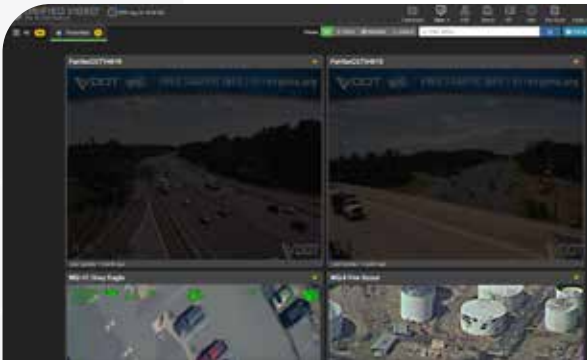

CUBIC DIGITAL INTELLIGENCE

DELIVERING DECISIVE MISSION EFFECTS AND COMMUNICATIONS ACROSS MULTI-DOMAIN ENVIRONMENTS, ANYWHERE IN THE WORLD.

SCAN ME

About

Cubic Digital Intelligence

Cubic Digital Intelligence (CDI) delivers the information advantage with a modular open data architecture approach that provides unmatched shared situational awareness for Operational Commanders across all domains at the tactical, operational, and strategic levels. Our highly agile capabilities deliver a real-time situational overview of the intelligence and operational environment to support decision making at every echelon.

Strike Suite Ecosystem

Fully Immersive FMV

Fully immersive FMV PED exploitation solution. ANUBIS merges full frame real-time video and geospatial data into one wholistic geospatial environment.

Simple and Secure FMV Management

Provides a secure video management solution that makes viewing, managing, and understanding large amounts of real-time or archived video, simple.

3rd Party Software

A display-agnostic Tactical Data Link host software application, capable of combining disparate TDL networks by translating incompatible protocols and waveforms.

HiPER LOOK is a high performance geospatial server for cataloging, organizing, and sharing large volumes of map, imagery, and terrain data.

3rd Party Software

ICE delivers the ability to communicate using IP while integrated into existing radio systems using encrypted channels in a secure and scalable way.