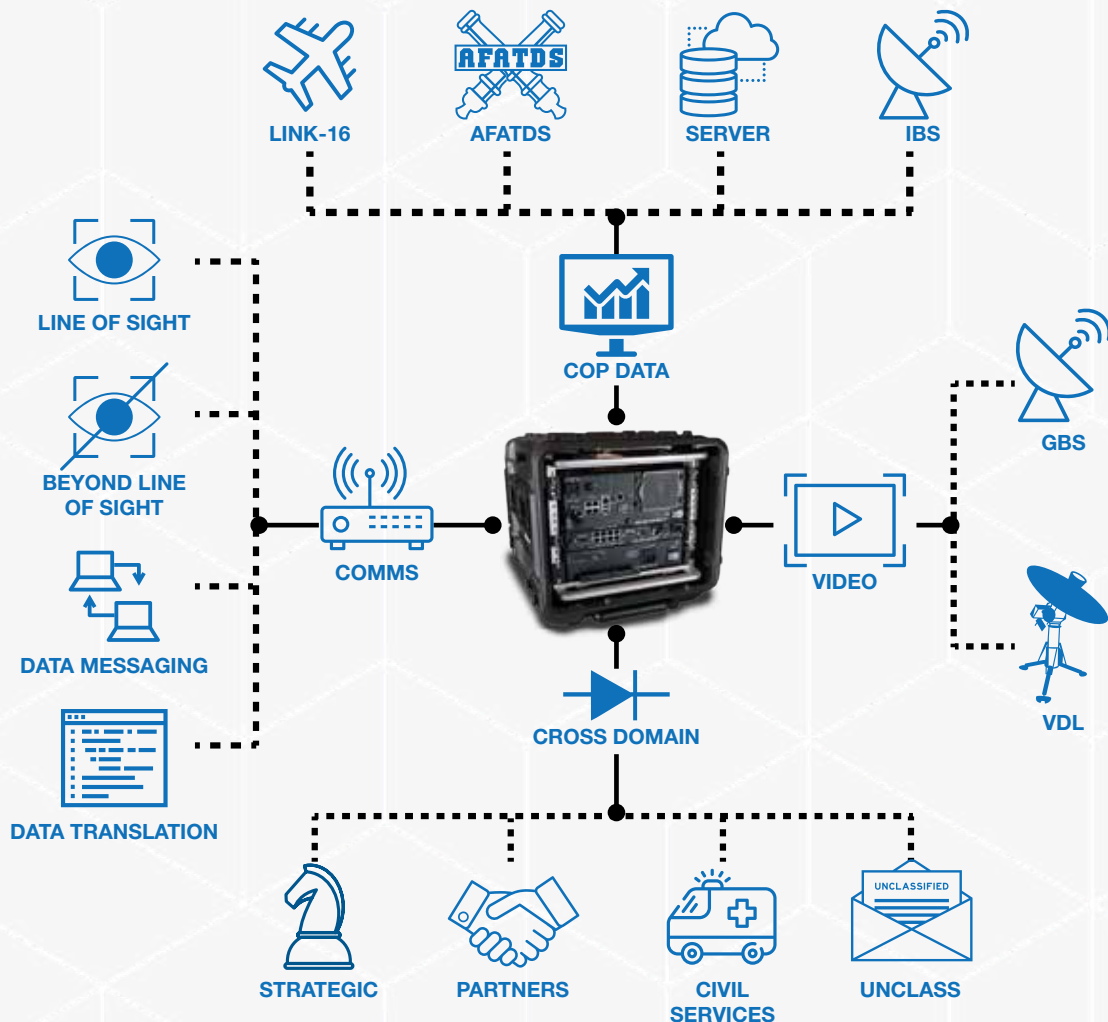

Deliver decisive and effective fire support from any platform, anywhere in the world.

Cubic Digital Intelligence Strike Suite ensures combat commanders have uninterrupted access to real-time intelligence independent of larger data networks to store and deliver information. It is a communication agnostic platform which interfaces to TDL, CDL, SATCOM and Tactical Radio systems.

Cubic Digital Intelligence Strike Suite is an integrated and flexible software defined C5ISR solution that enables joint fires and effects, remote targeting and enhanced situational awareness by fusing multi-domain battlefield data.

Capability Connectivity