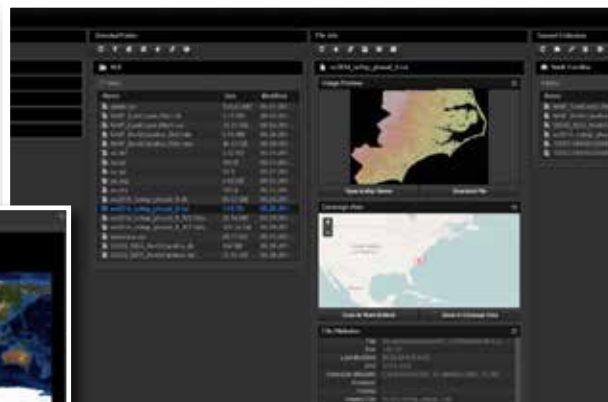

Exploding Data Volumes

A significant trend in the geospatial market has been a rapid growth in data volumes. Remote sensing platforms, field collection teams and military agencies, are storing more and more data. Even as effectively managing spatial data becomes more complex, end users expect consistently faster query response times. Meeting these growing demands for more information in a timely manner requires an alternative approach, an approach that accelerates the pace of deployments without compromising scalability, performance, and security.

If your organisation depends on geospatial data to support mission-critical objectives, HiPER LOOK is the answer.

Publish predefined maps or browse data to visualise on demand