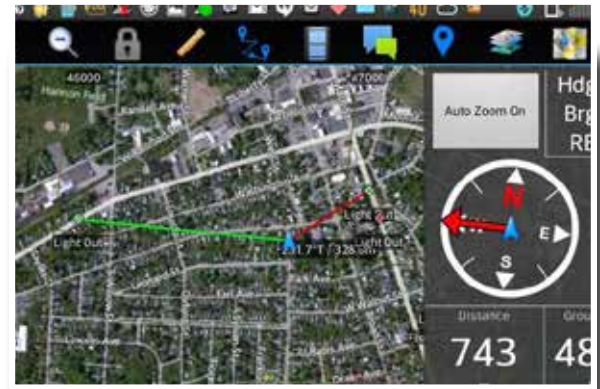

Your Data, Your Device, On Demand

Many PIXIA customers do not have fulltime data managers to curate, prepare, and distribute data for expeditionary, disconnected operations. PIXIA offers turnkey solutions to prepare HiPER DRIVES, mobile devices like tablets and smartphones, and Amazon Snowball Edge devices – at the customer's request – as a managed service. Your data, your device, on demand.